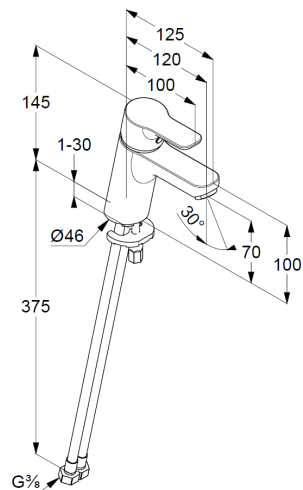

Technische Daten/ Technical Data

KLUDI PURE&EASY
single lever basin mixer 70
DN 15

Ref.:
370280565

Finishes:
05 chrome

Product description
Manufacturer KLUDI GmbH & Co. KG
Typ: KLUDI PURE&EASY
single lever basin mixer 70
Ref.: 370280565

basin mixer
single lever mixer
1-hole mounted
solid handle, metal
aerator M24 PCA
ceramic cartridge with hot water safety device
flow rate at 3 bar 5 l/min.
flexible hoses G $\frac{3}{8}$ DVGW approved
rapid installation set

Produktabbildung/ Product picture

Maßzeichnung/ Dimensional drawing

Durchfluss/ Flow rate