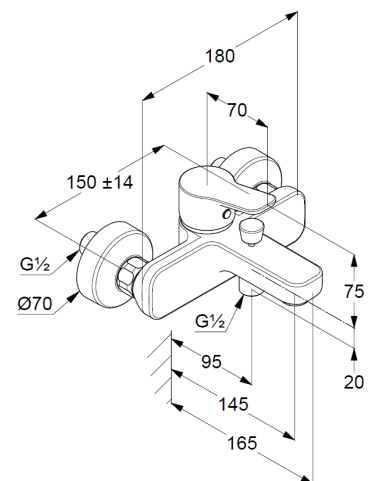

protected against back flow

shower outlet G $\frac{1}{2}$

ceramic cartridge with hot water safety device

flow rate at 3 bar 21 l/min.

S-unions G $\frac{1}{2}$  x G $\frac{3}{4}$

### Produktabbildung/ Product picture

### Maßzeichnung/ Dimensional drawing