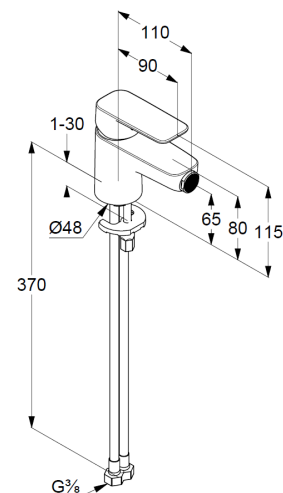

Technical Data

Product: KLU DI PURE&STYLE
single lever bidet mixer,
DN 15

Article-Nr.: 402170575

Surface: 05 chrome

Product description

manufacturer KLU DI GmbH & Co. KG
Typ: KLU DI PURE&STYLE
single lever bidet mixer,
DN 15/ PN 10
Art. Nr. 402170575
bidet mixer
single lever mixer
single hole mounted
solid lever, metal
S-Pointer M24 PCA
ceramic cartridge with hotwater safety device
flow rate at 3 bar = 6 l/ min.
flexible hoses G 3/8 DVGW approved
rapid installation set

Product Picture

Dimensional drawing

Flow rate diagram