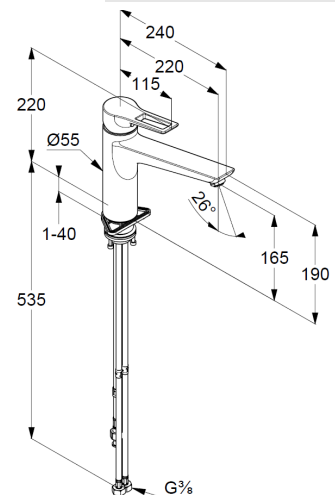

Technical Data

KLUDI MIX
Kitchen faucet multi

Ref.:
329070562

Finishes:
05 chrome

Product description
Manufacturer KLUDI GmbH & Co. KG
Typ: KLUDI MIX
Kitchen faucet multi
Ref.: 329070562

Kitchen faucet multi
for open hot water heaters
connection for washing-machine or dishwasher
stand assembly
single hole mounted
open lever, metal
aerator M24
ceramic cartridge with hotwater safety device
flow rate at 3 bar= 5 l/ min.
swivel spout (360°)
flexible hoses G 3/8 DVGW approved
rapid installation set

Product picture

Dimensional drawing

Flow rate diagram