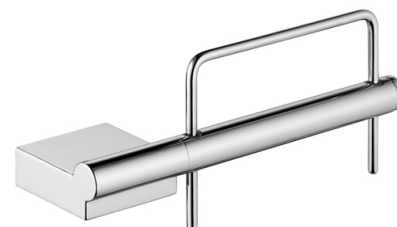

Product: **KLUDI A-XES toilet paper holder**

Ref.: **4897105**

Product description

toilet paper holder
wall fastening
with screws and dowels

Finishes:
chrome

Product picture

Advertisement

- * KLUDI GmbH & Co KG KLUDI A-XES toilet paper holder item no. 4897105
- ** chrome plated metal

toilet paper holder, manufacturer KLUDI GmbH & Co KG KLUDI A-XES toilet paper holder item no. 4897105, chrome plated metal, with screws and dowels, wall fastening,

Dimensional drawing