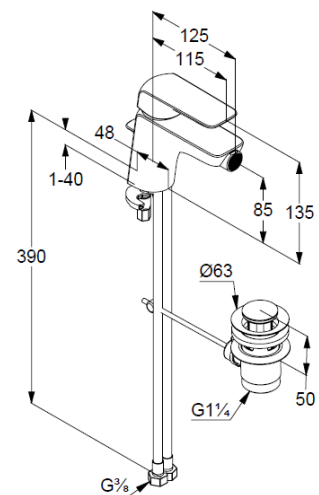

Technische Daten/ Technical Data

KLUDI AMEO
single lever bidet mixer
DN 15

Ref.:
412160575

Finishes:
05 chrome

Product description
Manufacturer KLUDI GmbH & Co. KG
Typ: KLUDI AMEO
single lever bidet mixer
Ref.: 412160575

bidet mixer
single lever mixer
1-hole mounted
solid lever, metal
aerator, S-Pointer M24 PCA
ceramic cartridge with hot water safety device
flow rate at 3 bar 6 l/min.
flexible hoses G $\frac{3}{8}$ DVGW approved
rapid installation set

Produktabbildung/ Product picture

Maßzeichnung/ Dimensional drawing

Durchfluss/ Flow rate