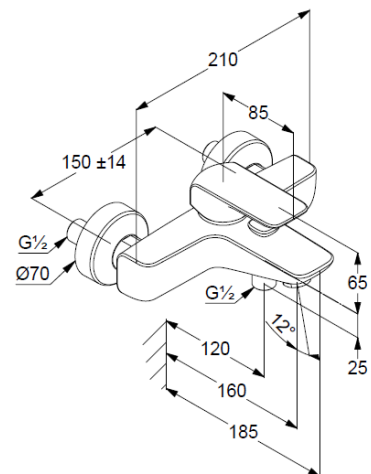

Technische Daten/ Technical Data

KLUDI AMEO
single lever bath-and shower mixer
DN 15

Ref.:
414450575

Finishes:
05 chrome

Product description
Manufacturer KLUDI GmbH & Co. KG
Typ: KLUDI AMEO
single lever bath-and shower mixer
DN 15
Ref.: 414450575

bath-and shower mixer
single lever mixer
wall mounted
automatic diverter: shower/bath
solid lever, metal
aerator, S-Pointer M24
protected against back flow
shower outlet G $\frac{1}{2}$
ceramic cartridge with hot water safety device
flow rate at 3 bar 21 l/min.
s-unions G $\frac{1}{2}$ x G $\frac{3}{4}$

Produktabbildung/ Product picture

Maßzeichnung/ Dimensional drawing

Durchfluss/ Flow rate