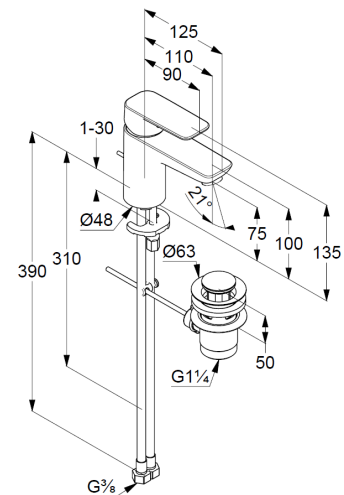

Technische Daten/ Technical Data

KLUDI PURE&STYLE
single lever basin mixer 75
DN 15

Ref.:
403820575

Finishes:
05 chrome

Product description
Manufacturer KLUDI GmbH & Co. KG
Typ: KLUDI PURE&STYLE
single lever basin mixer 75
Ref.: 403820575

basin mixer
single lever mixer
1-hole mounted
solid handle, metal
aerator M24 PCA
ceramic cartridge with hot water safety device
flow rate at 3 bar 5 l/min.
flexible hoses G $\frac{3}{8}$ DVGW approved
rapid installation set
pop up waste G1 $\frac{1}{4}$ metal

Produktabbildung/ Product picture

Maßzeichnung/ Dimensional drawing

Durchfluss/ Flow rate