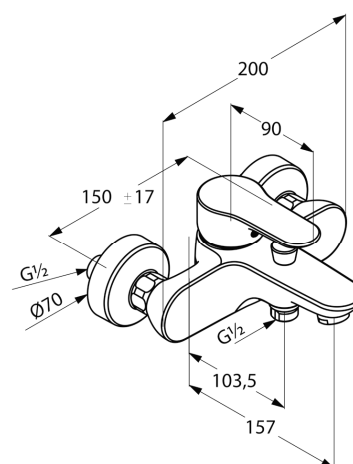

Product: KLUDI OBJEKTA single lever bath and shower mixer DN 15

Ref.: 326530575

Product description

single lever bath and shower mixer DN 15
 wall-mounted
 solid lever
 ceramic cartridge with hot water safety device
 aerator M 24 x 1
 flow rate bath tub 22,5 l/min at 3 bar
 flow rate shower 35 l/min at 3 bar
 automatic diverter: shower to bath tub
 shower connection 1/2 inch
 protected against back flow
 s-unions 1/2 x 3/4 inch
 noise group II, PA-IX 28195/IICB

Finishes:
 05 chrome

Product picture

Advertisement

single lever bath/shower mixer, manufacturer KLUDI GmbH & Co. KG
 KLUDI OBJEKTA item no. 326530575
 type: single lever bath and shower mixer, DN 15 / PN 10, chrome plated brass, solid lever chrome plated metal, ceramic cartridge K-41 with hot water safety device, bath tub filler with aerator M 24 x 1, flow rate at bath tub filler 22,5 l/min at 3 bar, flow rate at shower outlet 35 l/min at 3 bar, automatic diverter: shower to bath tub, protected against back flow DIN EN 1717, shower connection 1/2 inch, concealed s-unions 1/2 x 3/4 inch
 noise level DIN 4109 noise group II, report no. PA-IX 28195/IICB
 dimensions: width: 200 mm, nozzle projection: 157 mm, lever projection: 90 mm, centers: 150 mm

Dimensional drawing

Flow rate diagram