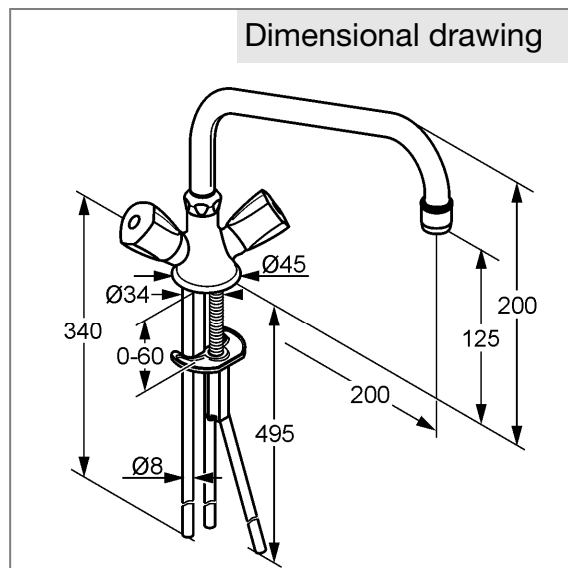

Product: **KLUDI STANDARD sink mixer DN 6**

Ref.: **319210515**

Product description

sink mixer DN 6
 Terralux ABS handles
 single hole mounted
 flow rate 5 l/min
 flow straightener M 22 x I
 swivelling spout (360°)
 outlet screw union G 3/4
 rapid installation set
 copper tubes Ø 8 mm
 for use with displacement heaters
 noise group I
 P-IX 8571/I

sink mixer, manufacturer KLUDI GmbH & Co KG KLUDI STANDARD sink mixer item no. 319210515, DN 6, chrome plated brass, type: sink mixer DN 6, swivel spout, handle projection 50 mm, flow straightener M 22 x I, noise level DIN EN 4109 group I, report no. P- IX 8571 / I, flow rate max. 5 l/min, nozzle projection 200 mm, rapid installation set, copper tubes Ø 8 mm length 340/495 mm, nozzle height 125 mm, classic headparts, handles with marking red/blue, compression joints 3/8 inch, overall length 200 mm, for use with displacement heaters, PN 0,

Dimensional drawing

Flow rate diagram