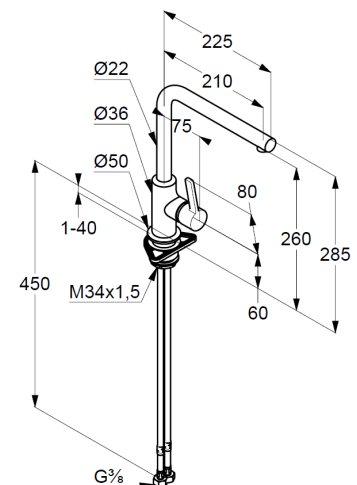

Technical Data

KLUDI L-INE S
Kitchen faucet
DN 15

Ref.:
408030575

Finishes:
05 chrome

Product description
Manufacturer KLUDI GmbH & Co. KG
Typ: KLUDI L-INE S
Kitchen faucet DN 15
Ref.: 408030575
Kitchen faucet DN 15
single lever mixer
single hole mounted
solid lever, metal
lateral actuation
Aerator M18,5 PCA laminar
ceramic cartridge
flow rate at 3 bar = 7,6 l/ min.
swivel spout (360°)
flexible hoses G 3/8 DVGW approved
shank-fixing

Product picture

Dimensional drawing

Flow rate diagram