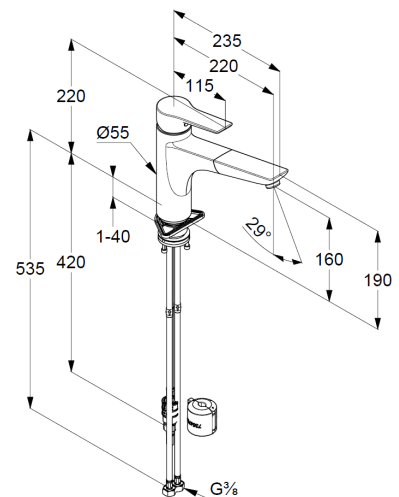

Technical Data

KLUDI MIX
Kitchen faucet
DN 15

Ref.:
329433975

Finishes:
39 black matt finished

Product description
Manufacturer KLUDI GmbH & Co. KG
Typ: KLUDI MIX
Kitchen faucet
Ref: 329433975

Kitchen faucet
single lever mixer
stand assembly
single hole mounted
extractable spout
quick connect
solid lever, metal
aerator M24
protected against back flow
ceramic cartridge with hotwater safety device
flow rate at 3 bar= 9 l/ min.
swivel spout (110°)
flexible hoses G 3/8 DVGW approved
shank-fixing

Product picture

Dimensional drawing

Flow rate diagram