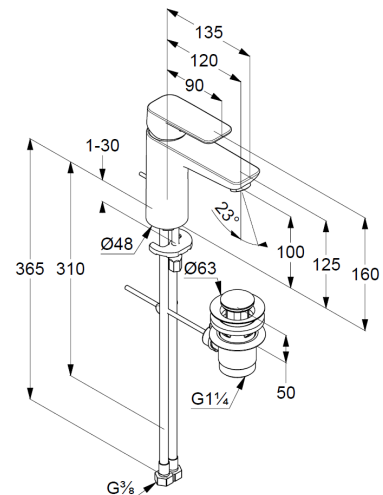

Technische Daten/ Technical Data

KLUDI PURE&STYLE
single lever basin mixer 100
DN 15

Ref.:
402903975

Finishes:
39 black matt finished

Product description
Manufacturer KLUDI GmbH & Co. KG
Typ: KLUDI PURE&STYLE
single lever basin mixer 100
DN 15
Ref.: 402903975

basin mixer
single lever mixer
single hole mounted
solid handle, metal
aerator M24
ceramic cartridge with hotwater safety device
flow rate at 3 bar = 7 l/ min.
flexible hoses G 3/8 DVGW approved
rapid installation set
pop up waste 1 1/4" metal

Produktabbildung/ Product picture

Maßzeichnung/ Dimensional drawing

Durchfluss/ Flow rate