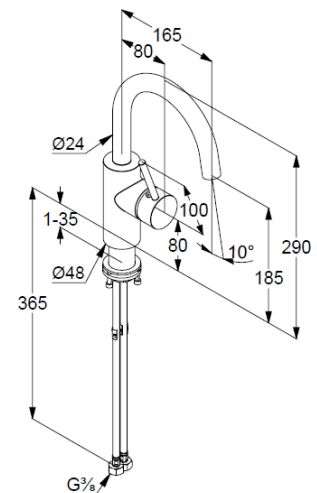

Technische Daten/ Technical Data

KLUDI BOZZ
single lever basin mixer
DN 15

Ref.:
380283976

Finishes:
39 matt black

Product description
Manufacturer KLUDI GmbH & Co. KG
Typ: KLUDI BOZZ
single lever basin mixer
Ref.: 380283976

single lever mixer
1-hole mounted
solid lever, metal
swivel spout (360°)
lateral actuation
aerator M21,5 PCA
ceramic cartridge with hot water safety device
flow rate at 3 bar 5 l/min.
flexible hoses G $\frac{3}{8}$ DVGW approved
rapid installation set

Produktabbildung/ Product picture

Maßzeichnung/ Dimensional drawing

Durchfluss/ Flow rate