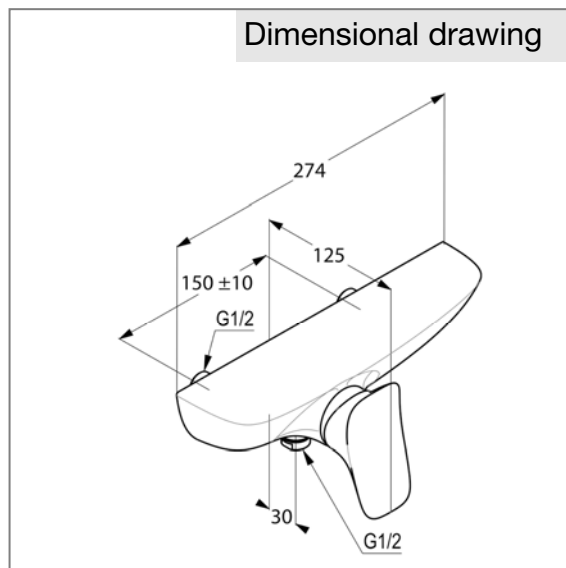

Product: KLUDI AMBA single lever shower mixer DN 15

Ref.: 537100575

Product description

single lever shower mixer DN 15
 wall-mounted
 solid lever
 ceramic cartridge with hot water safety device
 flow rate 29 l/min at 3 bar
 shower connection 1/2 inch
 protected against back flow
 s-unions 1/2 x 3/4 inch

Finishes:
 05 chrome

Product picture

Advertisement

single lever shower mixer, manufacturer KLUDI GmbH & Co KG
 KLUDI AMBA item no. 537100575
 type: single lever shower mixer, DN 15 / PN 10, chrome plated brass, solid lever
 chrome plated metal, ceramic cartridge K-41 with hot water safety device, flow rate
 at shower outlet 29 l/min at 3 bar, protected against back flow DIN EN 1717, shower
 connection 1/2 inch, concealed s-unions 1/2 x 3/4 inch
 dimensions: width: 274 mm, lever projection: 125 mm, centers: 150 mm

Dimensional drawing

Flow rate diagram