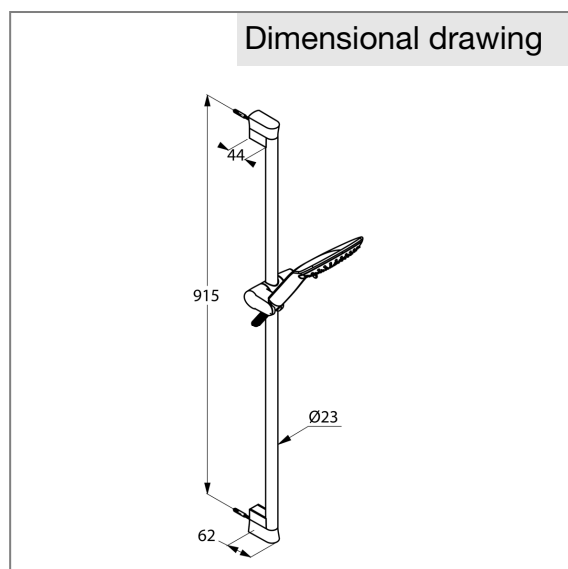

Product: KLUDI FIZZ shower set 3S DN 15

Ref.: 6774005-00

Product description

shower set 3S DN 15
 wall fastening
 adjustable to 3 spray patterns
 volume, booster, linear
 with cleaning system
 with ridgeless adjustable shower holder
 vertically and horizontally adjustable
 SIRENAFLEX shower hose 1/2 x 1/2 inch x 1600 mm
 with KLUDI FIZZ 3 S hand shower
 with fixing kit

Finishes:
 05 chrome

Product picture

Advertisement

shower set, manufacturer KLUDI GmbH & Co KG
 KLUDI FIZZ item no. 6774005-00
 type: shower set with hand shower 3 S chrome plated plastic adjustable to 3 spray patterns volume, booster, linear, with wall rail chrome plated length: 900 mm, with ridgeless adjustable shower holder vertically and horizontally adjustable, with cleaning system, flow rate at 3 bar volume: 16 l/min, booster: 14 l/min, linear: 11 l/min, with SIRENAFLEX shower hose 1/2 x 1/2 inch x 1600 mm plastic coated with metal effect and conical connection nuts, with fixing kit
 dimensions: centers fixing kit: 915 mm, projection wall rail: 62 mm

Dimensional drawing

Flow rate diagram