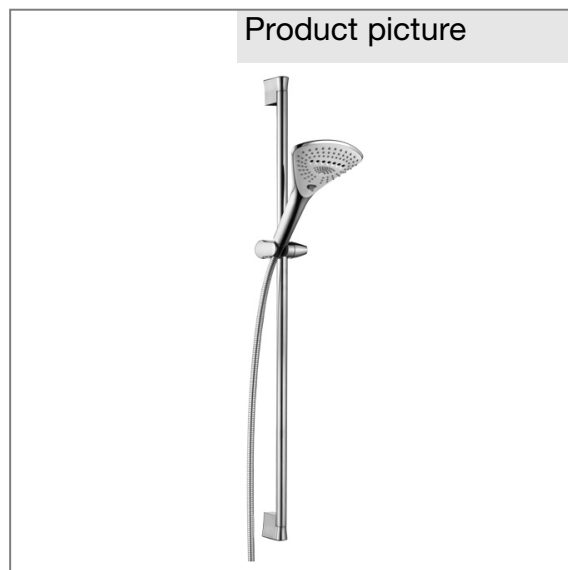

Product: KLUDI FIZZ shower set 3S DN 15

Ref.: 6774005-00

Product description

shower set 3S DN 15
 wall fastening
 adjustable to 3 spray patterns
 volume, booster, linear
 with cleaning system
 with ridgeless adjustable shower holder
 vertically and horizontally adjustable
 SIRENAFLEX shower hose 1/2 x 1/2 inch x 1600 mm
 with KLUDI FIZZ 3 S hand shower
 with fixing kit

Finishes:
 05 chrome

Product picture

Advertisement

shower set, manufacturer KLUDI GmbH & Co KG
 KLUDI FIZZ item no. 6774005-00
 type: shower set with hand shower 3 S chrome plated plastic adjustable to 3 spray patterns volume, booster, linear, with wall rail chrome plated length: 900 mm, with ridgeless adjustable shower holder vertically and horizontally adjustable, with cleaning system, flow rate at 3 bar volume: 16 l/min, booster: 14 l/min, linear: 11 l/min, with SIRENAFLEX shower hose 1/2 x 1/2 inch x 1600 mm plastic coated with metal effect and conical connection nuts, with fixing kit
 dimensions: centers fixing kit: 915 mm, projection wall rail: 62 mm