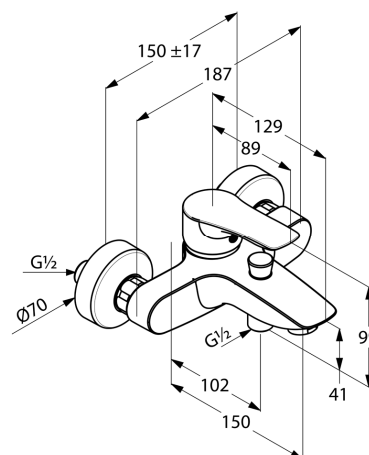

Product: KLUDI TERCIO single lever bath and shower mixer DN 15

Ref.: 384820575

Product description

single lever bath and shower mixer DN 15
 wall-mounted
 solid lever
 ceramic cartridge with hot water safety device
 aerator M 24 x 1
 flow rate bath tub 21,3 l/min at 3 bar
 flow rate shower 25,1 l/min at 3 bar
 automatic diverter: shower to bath tub
 shower connection 1/2 inch
 protected against back flow
 s-unions 1/2 x 3/4 inch

Finishes:
 05 chrome

Product picture

Advertisement

single lever bath/shower mixer, manufacturer KLUDI GmbH & Co. KG
 KLUDI TERCIO item no. 384820575
 type: single lever bath and shower mixer, DN 15 / PN 10, chrome plated brass, solid lever chrome plated metal, ceramic cartridge K-35 with hot water safety device, bath tub filler with aerator M 24 x 1, flow rate at bath tub filler 21,3 l/min at 3 bar, flow rate at shower outlet 25,1 l/min at 3 bar, automatic diverter: shower to bath tub, protected against back flow DIN EN 1717, shower connection 1/2 inch, concealed s-unions 1/2 x 3/4 inch
 dimensions: width: 187 mm, nozzle projection: 129 mm, lever projection: 89 mm, centers: 150 mm

Dimensional drawing

Flow rate diagram