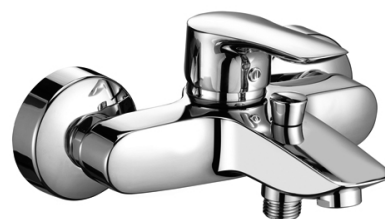

Product: KLUDI TERCIO single lever bath and shower mixer DN 15

Ref.: 384820575

Product description

single lever bath and shower mixer DN 15
 wall-mounted
 solid lever
 ceramic cartridge with hot water safety device
 aerator M 24 x 1
 flow rate bath tub 21,3 l/min at 3 bar
 flow rate shower 25,1 l/min at 3 bar
 automatic diverter: shower to bath tub
 shower connection 1/2 inch
 protected against back flow
 s-unions 1/2 x 3/4 inch

Finishes:
 05 chrome

Product picture

Advertisement

single lever bath/shower mixer, manufacturer KLUDI GmbH & Co. KG
 KLUDI TERCIO item no. 384820575
 type: single lever bath and shower mixer, DN 15 / PN 10, chrome plated brass, solid lever chrome plated metal, ceramic cartridge K-35 with hot water safety device, bath tub filler with aerator M 24 x 1, flow rate at bath tub filler 21,3 l/min at 3 bar, flow rate at shower outlet 25,1 l/min at 3 bar, automatic diverter: shower to bath tub, protected against back flow DIN EN 1717, shower connection 1/2 inch, concealed s-unions 1/2 x 3/4 inch
 dimensions: width: 187 mm, nozzle projection: 129 mm, lever projection: 89 mm, centers: 150 mm