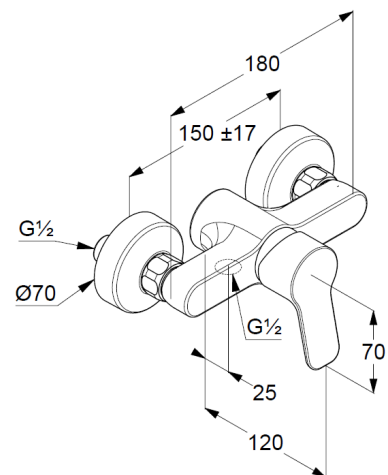

Technical Data

Product: KLUDI PURE&EASY
single lever shower mixer,
DN 15

Article-Nr.: 378410565

Surface: 05 chrome

Product description

manufacturer KLUDI GmbH & Co. KG
Typ: KLUDI PURE&EASY
single lever shower mixer,
DN 15/ PN 10
Art. Nr. 378410565
shower mixer
single lever mixer
wall mounted
solid lever, metal
protected against back flow
shower outlet 1/2 inch
ceramic cartridge with hotwater safety device
flow rate at 3 bar = 31 L/ min.
S-unions G 1/2 x 3/4

Product Picture

Dimensional drawing

Flow rate diagram