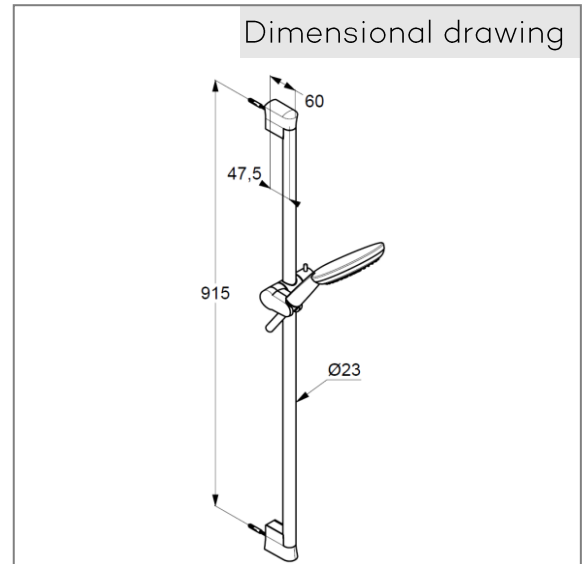

hand shower 3 S
3 spray pattern
Volumen/ booster/ smooth
with cleaning system
connection 1/2"
sieve seal

Shower hose
plastic coated
with metal-effect
with conical nuts
anti twist
G 1/2 x G 1/2 x 1600 mm

wall rail 900 mm
height-adjustable hand shower holder
With fixing material
for rigid wall mounting

Product picture

Dimensional drawing

Flow rate diagram