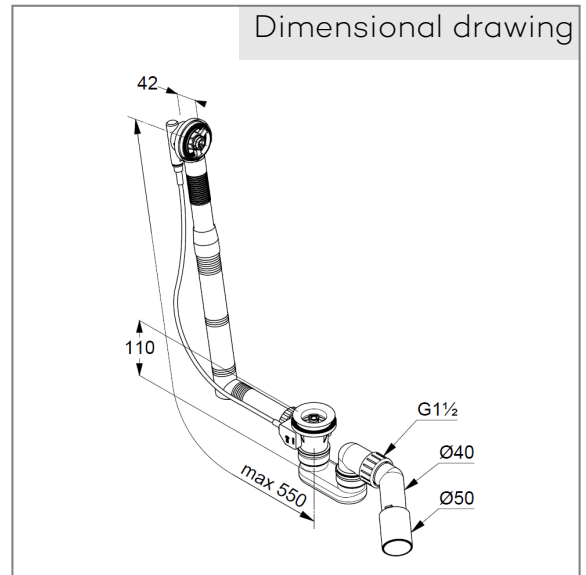

Technical Data

KLUDI ROTEXA 2000 waste an overflow set G 1 1/2

Ref.:
2108000-00

Product description
Manufacturer KLUDI GmbH & Co. KG
Typ: KLUDI ROTEXA 2000 waste an overflow set G 1 1/2
Ref.: 2108000-00
pre installation set
pop-up and overflow set G 1 1/2"
with Bowden cable for bathtubs and deep showertubs
with fixed siphon trap
2 swivel-joints
with overflow hose
approved to DIN EN 274
with connecting branch DN40/50
without trim set
for course hole Ø 52 mm
with Excenter set

Product picture

Dimensional drawing

Flow rate diagram