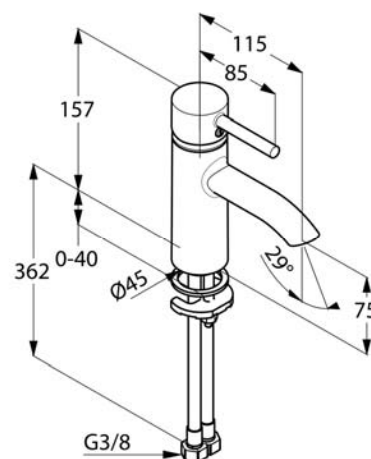

Product: **KLUDI BOZZ single lever basin mixer DN 15**

Ref.: **382900576**

Product description

single lever basin mixer DN 15
 single hole mounted
 solid lever
 ceramic cartridge with hot water safety device
 aerator M 16,5 x 1
 flow rate 5 l/min at 3 bar
 flexible high pressure supply tubes G 3/8 inch
 rapid installation set

Finishes:
 05 chrome

Product picture

Advertisement

single lever basin mixer, manufacturer KLUDI GmbH & Co. KG
 KLUDI BOZZ item no. 382900576
 type: single lever basin mixer, DN 15 / PN 10, chrome plated brass, solid lever
 chrome plated metal, ceramic cartridge K-35 with hot water safety device, aerator
 M 16,5 x 1, flow rate 5,0 l/min at 3 bar, flexible high pressure supply tubes 3/8 inch
 with DVGW / W270 approval, rapid installation set
 dimensions: height: 157 mm, nozzle height: 75 mm, projection: 115 mm, lever pro-
 jection: 85 mm

Dimensional drawing

Flow rate diagram