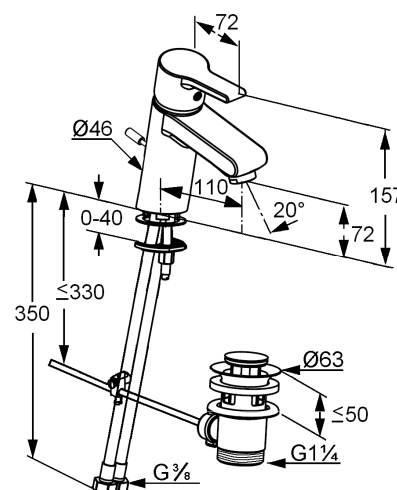

Product: **KLUDI O-CEAN single lever basin mixer DN 10**

Ref.: **383500575**

Product description

single lever basin mixer DN 10
 solid lever
 single hole mounted
 flow class Z
 s-pointer Eco aerator M 24 x I
 ceramic cartridge with hot water safety device
 pop up waste 1 1/4 inch
 rapid installation set
 flexible high pressure supply tubes G 3/8
 noise group I

Finishes:
 05 chrome

Product picture

Advertisement

- * KLUDI GmbH & Co KG KLUDI O-CEAN single lever basin mixer item no. 383500575
- ** ceramic cartridge with hot water safety device Ø 35 mm, DIN EN 817
- *** chrome plated brass, DIN 50930-6

single lever basin mixer, manufacturer KLUDI GmbH & Co KG KLUDI O-CEAN single lever basin mixer item no. 383500575, DN 10, chrome plated brass, ceramic cartridge with hot water safety device Ø 35 mm, solid lever, noise level DIN EN 4109 group I, report no. P- IX ..., type: single lever basin mixer DN 10, flow class Z (max. 0,15 l/s), s-pointer Eco aerator M 24 X I Z, pop up waste 1 1/4 inch, flexible high pressure supply tubes 3/8 inch with DVGW / KIWA / WRAS / CSTB with metal body length 350 mm, nozzle projection 110 mm, nozzle height 72 mm, lever projection 72 mm, rapid installation set, overall length 157 mm, for pressure type water heater, for continuous line heater, PN 10,

Dimensional drawing

Flow rate diagram