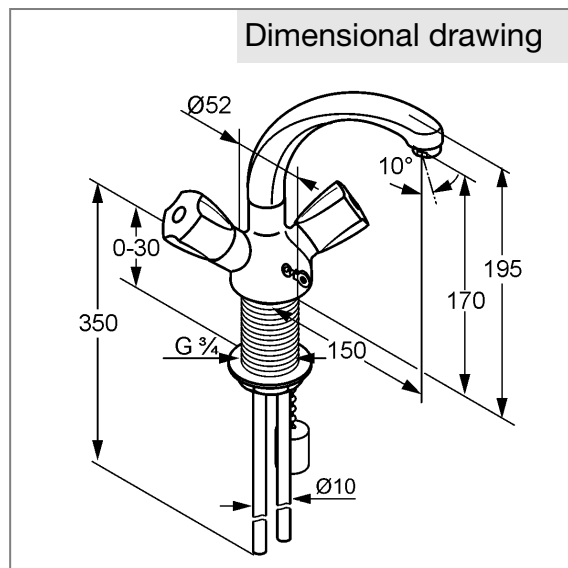

Finishes:
 05 chrome

Advertisement

- * KLUDI GmbH & Co KG KLUDI STANDARD basin mixer item no. 210350508/15
- ** classic headparts, DIN EN 200
- *** chrome plated brass, DIN 50930-6

basin mixer, manufacturer KLUDI GmbH & Co KG KLUDI STANDARD basin mixer item no. 210350508 / 310350515 DN 8, chrome plated brass, type: basin mixer DN 8, swivel spout, handle projection 50 mm, aerator M 24 x I, noise level DIN EN 4109 group I, report no. PA- IX, flow class A (max. 0,25 l/s), nozzle projection 150 mm, back nut fixing, copper tubes \varnothing 10 mm length 350 mm, nozzle height 170 mm, classic headparts, handle marked: red / blue, retractable chain, overall length 195 mm, choice of handle: 08 = handle Terralux chrome plated metal, 15 = handle Terralux ABS chrome plated plastic, for pressure type water heater, for continuous line heater, PN 10,

Product picture

Dimensional drawing

Flow rate diagram