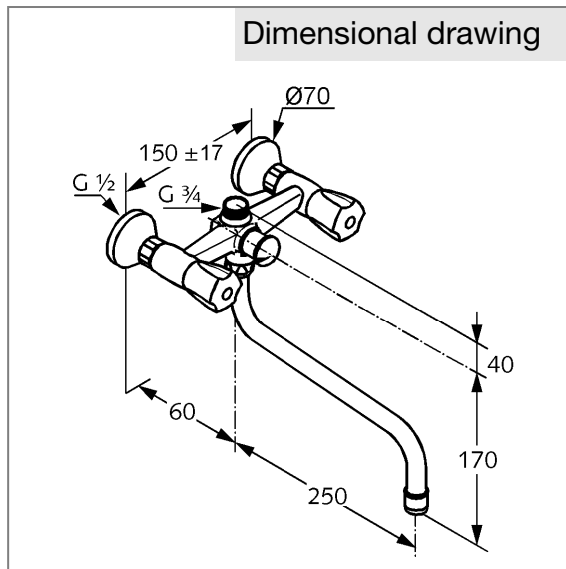

Product: **KLUDI SPEZIAL bath and shower mixer DN 15**

Ref.: **251130515**

Product description

bath and shower mixer DN 15
 ABS Terralux handle
 wall fastening
 flow class BA
 aerator M 22 x I
 swivel spout 250 mm
 automatic diverter: shower to bath tub
 shower outlet G 1/2
 protected against back flow
 Tele handshower DN 15, chrome plated
 Universal hose, chrome plated 1250 mm
 Tele wall holder, transparent
 noise group I

Finishes:
 05 chrome

Advertisement

- * KLUDI GmbH & Co KG KLUDI STANDARD bath and shower mixer item no. 251130515
- ** classic headparts, DIN EN 200
- *** chrome plated brass, DIN 50930-6

bath and shower mixer DN 15, manufacturer KLUDI GmbH & Co KG KLUDI STANDARD bath and shower mixer item no. 251130515, DN 15, chrome plated brass, type: bath and shower mixer DN 15, swivel spout, handle projection 50 mm, aerator M 22 x I, noise level DIN EN 4109 group I, without report no., flow class B A (max. 0,42 l/s / 0,25 l/s), nozzle projection 310 mm, S unions 1/2 x 3/4 inch, classic headpart, handles ABS Terralux chrome plated marked: red / blue, automatic diverter: shower to bath tub, shower outlet 1/2 inch, protected against back flow DIN EN 1717, KLUDI Tele handshower DN 15 chrome plated, shower hose with metal effect 1/2 x 1/2 inch length 1250 mm, KLUDI Tele wall holder transparent, for pressure type water heater, for continuous line heater, PN 10,

Product picture

Dimensional drawing

Flow rate diagram