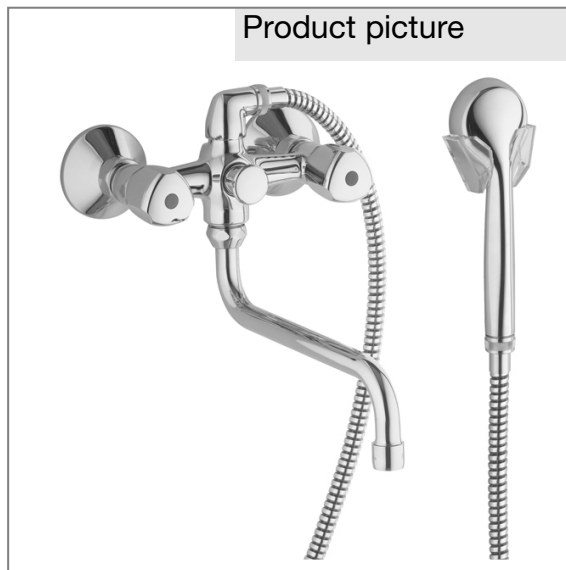

Product: **KLUDI SPEZIAL bath and shower mixer DN 15**

Ref.: **251130515**

Product description

bath and shower mixer DN 15
 ABS Terralux handle
 wall fastening
 flow class BA
 aerator M 22 x I
 swivel spout 250 mm
 automatic diverter: shower to bath tub
 shower outlet G 1/2
 protected against back flow
 Tele handshower DN 15, chrome plated
 Universal hose, chrome plated 1250 mm
 Tele wall holder, transparent
 noise group I

Finishes:
 05 chrome

Advertisement

- * KLUDI GmbH & Co KG KLUDI STANDARD bath and shower mixer item no. 251130515
- ** classic headparts, DIN EN 200
- *** chrome plated brass, DIN 50930-6

bath and shower mixer DN 15, manufacturer KLUDI GmbH & Co KG KLUDI STANDARD bath and shower mixer item no. 251130515, DN 15, chrome plated brass, type: bath and shower mixer DN 15, swivel spout, handle projection 50 mm, aerator M 22 x I, noise level DIN EN 4109 group I, without report no., flow class B A (max. 0,42 l/s / 0,25 l/s), nozzle projection 310 mm, S unions 1/2 x 3/4 inch, classic headpart, handles ABS Terralux chrome plated marked: red / blue, automatic diverter: shower to bath tub, shower outlet 1/2 inch, protected against back flow DIN EN 1717, KLUDI Tele handshower DN 15 chrome plated, shower hose with metal effect 1/2 x 1/2 inch length 1250 mm, KLUDI Tele wall holder transparent, for pressure type water heater, for continuous line heater, PN 10,

Product picture

Dimensional drawing

Flow rate diagram