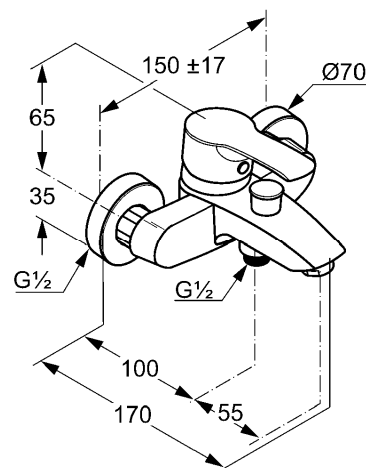

Product: KLUDI MARIS single lever bath- and shower mixer
DN 15

Ref.: 386830581

Product description

single lever bath and shower mixer DN 15
solid lever
wall fastening
flow class BB
aerator M 24 x I
ceramic cartridge with hot water safety device
automatic diverter: shower to bath tub
shower outlet G 1/2
protected against back flow
S unions
without shower set
noise group I
PA-IX 9780/IBB

Finishes:
05 chrome

Product picture

Advertisement

- * KLUDI GmbH & Co KG KLUDI MARIS single lever bath/shower mixer item no. 386830581
- ** ceramic cartridge with hot water safety device Ø 35 mm, DIN-EN 817
- *** brass, DIN 50930-6

single lever bath/shower mixer, manufacturer KLUDI GmbH & Co KG KLUDI MARIS single lever bath/shower mixer item no. 386830581, DN 15, chrome plated brass, solid lever, ceramic cartridge with hot water safety device Ø 35 mm, noise level DIN EN 4109 group I, report no. PA- IX 9780/IBB, type: single lever bath/shower mixer, with automatic diverter: shower to bath tub, protected against back flow DIN EN 1717, wall fastening, bath tube filler with aerator M 24 x I, flow class B B (max. 0,41 l/s), shower connection 1/2 inch, lever projection 83 mm, nozzle projection 170 mm, S unions 1/2 x 3/4 inch, for pressure type water heater, continuous line heater, PN 10,

Dimensional drawing

Flow rate diagram