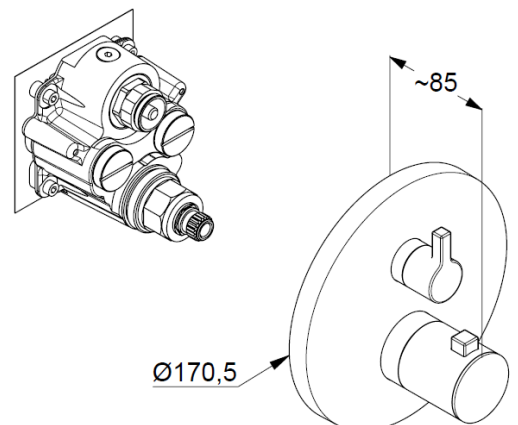

Technical Data

KLUDI NOVA FONTE
concealed thermostatic shower mixer
trim set with functional unit
PN 10
Style: Puristic

Ref.:
208353915

Finishes:
39 matt black

Product description
Manufacturer KLUDI GmbH & Co. KG
Typ: KLUDI NOVA FONTE
concealed thermostatic shower mixer PN 10
trim set with functional unit
Ref.: 208353915

concealed thermostatic shower mixer
trim set without pre-installation set
pre installation set KLUDI FLEXX.BOX Art. Nr. 88011
vertical wall mounted
trim set with functional unit
with ceramic shut-off valve
temperature handle with hotwater safety at 40°C
flow rate at 3 bar 20 l/ min.
with integrated back flow preventer

Product picture

Dimensional drawing

Flow rate diagram