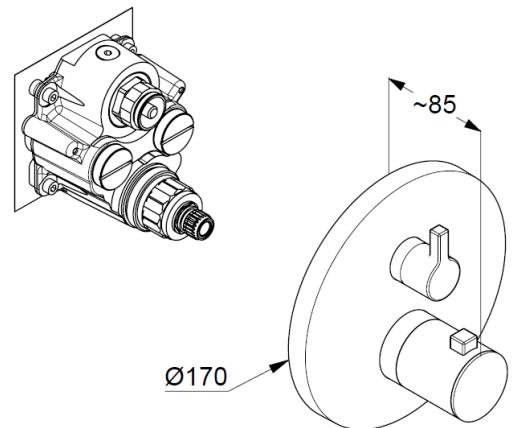

Technische Daten/ Technical Data

KLUDI NOVA FONTE

concealed thermostatic bath-shower mixer
trim set without pre-installation set
PN 10
Style: Puristic

Ref.:
208305315

Finishes:
53 matt white

Product description

Manufacturer KLUDI GmbH & Co. KG
Typ: KLUDI NOVA FONTE
concealed thermostatic bath-shower mixer
trim set without pre-installation set
Ref.: 208305315

concealed thermostatic bath-shower mixer
trim set without pre-installation set
pre installation set KLUDI FLEXX.BOX Ref.: 88011
trim set with functional unit
vertical wall mounted
diverter as rotary ceramic valve
temperature handle with hotwater safety at 40°C
flow rate at 3 bar 20 l/min.
with integrated back flow preventer

Produktabbildung/ Product picture

Maßzeichnung/ Dimensional drawing

Durchfluss/ Flow rate