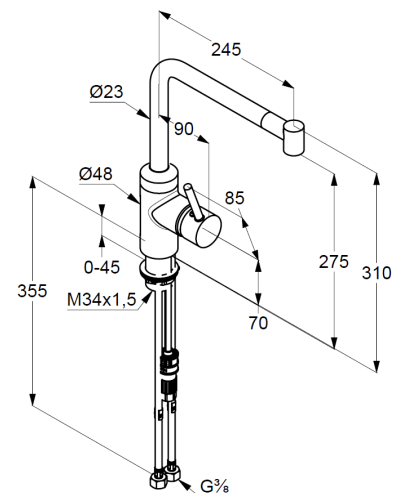

Technical Data

KLUDI L-INE
Kitchen faucet
DN 15

Ref.:
428210577

Finishes:
05 chrome

Product description
Manufacturer KLUDI GmbH & Co. KG
Typ: KLUDI L-INE
Kitchen faucet DN 15
Ref.: 428210577
Kitchen faucet DN 15
single lever mixer
with pull out telescopic spout
with horizontal guidance
single hole mounted
solid lever, metal
lateral actuation
Aerator M24 PCA, laminar
protected against back flow
ceramic cartridge
flow rate at 3 bar = 7,5 l/ min.
swivel spout (220°)
flexible hoses G 3/8 DVGW approved
shank-fixing
extractable hoses M12 x 1500 mm

Product picture

Dimensional drawing

Flow rate diagram