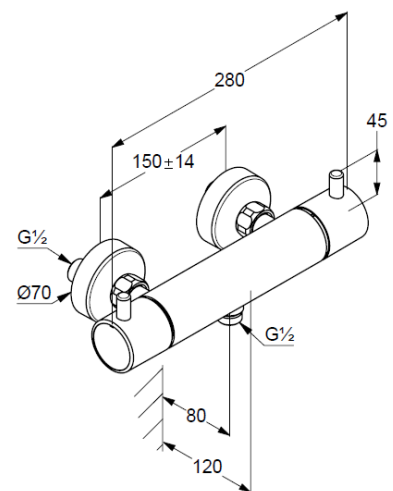

thermostatic shower mixer  
wall mounted  
temperature handle with hot water safety at 38°C  
optional temperature limiter at 43°C included  
valve handle with 50% water consumption  
protected against back flow  
shower outlet G $\frac{1}{2}$   
ceramic headparts 180°  
flow rate at 3 bar 18 l/min.  
S-unions G $\frac{1}{2}$  x G $\frac{3}{4}$   
with dirt-catcher sieve

### Produktabbildung/ Product picture

### Maßzeichnung/ Dimensional drawing