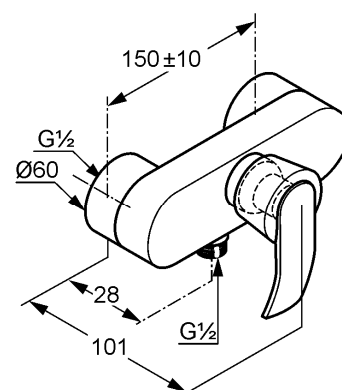

### Product description

single lever shower mixer DN 15  
 solid lever  
 wall fastening  
 flow class A  
 ceramic cartridge with hot water safety device  
 covered eccentric-wall connectors  
 shower outlet G 1/2  
 protected against back flow  
 without shower set  
 noise group I  
 PA-IX 9775/IA

### Product picture

### Advertisement

- \* KLUDI GmbH & Co KG JOOP! single lever shower mixer item no. 55423..75
- \*\* ceramic cartridge with hot water safety device Ø 35 mm, DIN EN 817
- \*\*\* chrome plated brass, DIN 50930-6

### Dimensional drawing