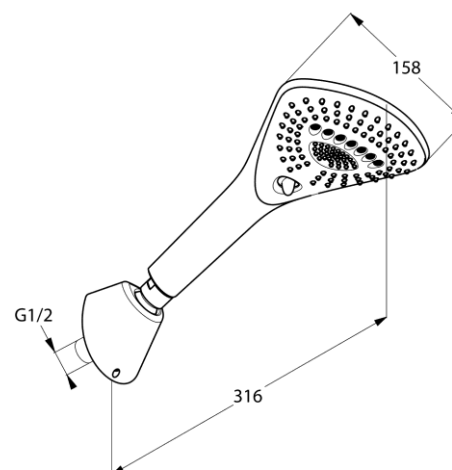

Product: KLUDI FIZZ head shower 3S DN 15

Ref.: 6758005-00

Product description

head shower 3S DN 15
 wall fastening
 adjustable to 3 spray patterns
 volume, booster, linear
 flow class B
 with adjustable ball joint 36°
 connection 1/2 inch
 noise group I

Finishes:
 05 chrome

Product picture

Advertisement

- * KLUDI GmbH & Co KG KLUDI FIZZ head shower item no. 6758005-00
- ** chrome plated brass, DIN 50930-6
- *** DIN EN 1112

manufacturer KLUDI GmbH & Co KG
 type KLUDI FIZZ head shower 3S item no. 6758005-00, DN 15, chrome plated brass/plastic, brass connecting branch 1/2 inch, with cleaning system, type: for wall fastening head shower, flow class B, noise level DIN EN 4109 group I, adjustable to 3 spray patterns: with volume / booster / linear, projection 316 mm, width 158 mm, for pressure type water heater, for continuous line heater, PN 5,

Dimensional drawing

Flow rate diagram