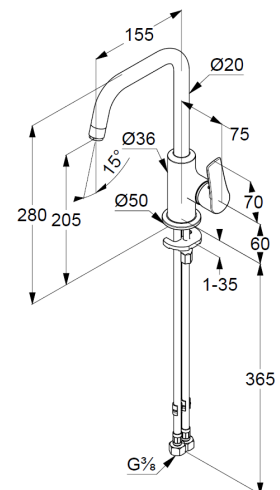

Technical Data

Product: KLUDI PURE&SOLID
single lever basin mixer,
DN 15

Article-Nr.: 340240575

Surface: 05 chrome

Product description

manufacturer KLUDI GmbH & Co. KG
Typ: KLUDI PURE&SOLID
single lever basin mixer,
DN 15/ PN 10
Art. Nr. 340240575
basin mixer
single lever mixer
single hole mounted
solid lever, metal
lateral actuation
Aerator M18 PCA
ceramic cartridge
flow rate at 3 bar = 5 l/ min.
swivel spout (360°)
flexible hoses G 3/8 DVGW approved
rapid installation set

Product Picture

Dimensional drawing

Flow rate diagram