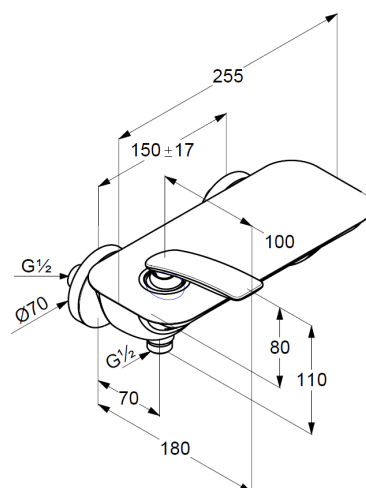

Technical Data

KLUDI BALANCE
single lever shower mixer
DN 15

Article- Nr.:
527108775

Surface:
87 black matt finished / chrome

manufacturer KLUDI GmbH & Co. KG
Typ: KLUDI BALANCE
single lever shower mixer,
DN 15/ PN 10
Art. Nr. 527108775
shower mixer
single lever mixer
wall mounted
solid lever, metal
protected against back flow
shower outlet 1/2 inch
ceramic cartridge with hotwater safety device
flow rate at 3 bar = 18 l/ min.
S-unions G 1/2 x 3/4

Product Picture

Dimensional drawing

Flow rate diagram