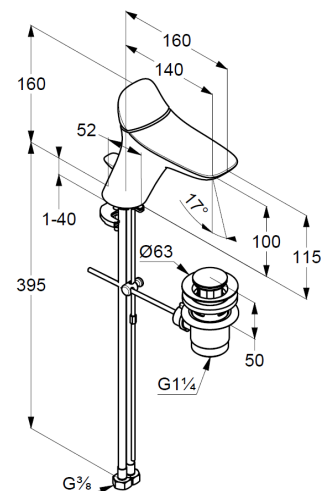

Technische Daten/ Technical Data

KLUDI AMBA
single lever basin mixer
DN 15

Ref.:
530230575

Finishes:
05 chrome

Product description
Manufacturer KLUDI GmbH & Co. KG
Typ: KLUDI AMBA
single lever basin mixer
Ref.: 530230575

basin mixer
single lever mixer
1-hole mounted
solid lever, metal
aerator, S-Pointer M24 PCA
ceramic cartridge with hot water safety device
flow rate at 3 bar 4,5 l/min.
flexible hoses G $\frac{3}{8}$ DVGW approved
rapid installation set
pop up waste G1 $\frac{1}{4}$ metal

Produktabbildung/ Product picture

Maßzeichnung/ Dimensional drawing

Durchfluss/ Flow rate