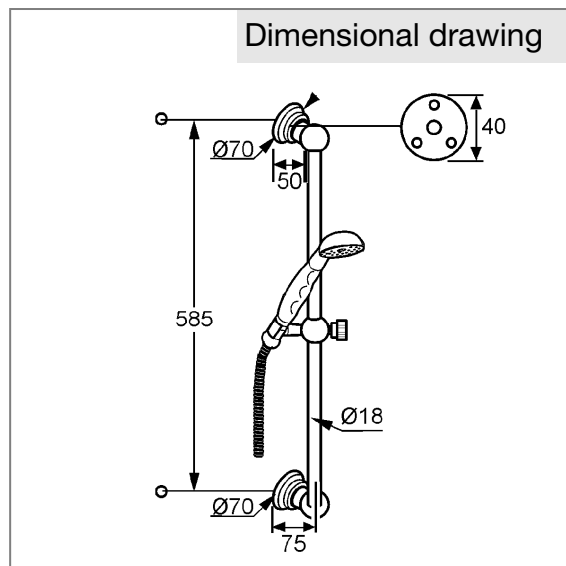

Product: **KLUDI ADLON shower set DN 15**

Ref.: **27103 ..**

Product description

shower set DN 15
 L = 600 mm
 wall fastening
 flow class B
 wall rail with slider horizontally and vertically adjustable
 KLUDI ADLON handshower
 shower spray
 Bonaflex-shower hose
 plastic coated
 G 1/2 x G 1/2 x 1500 mm
 noise group I

Finishes:
 05 chrome
 45 permabrass

Advertisement

- * KLUDI GmbH & Co KG KLUDI ADLON shower set item no. 27103 ..
- ** brass, DIN 50930-6
- *** DIN EN 1112 / DIN EN 1113

shower set, manufacturer KLUDI GmbH & Co KG KLUDI ADLON shower set item no. 27103 .., finishes: 05 = chrome / 45 = permabrass plated brass, type: shower set, length 600 mm with slider, shower hoses 1/2 x 1/2 inch x 1500 mm, KLUDI ADLON handshower with ceramic handle with normal spray 1/2 inch, for pressure type water heater, for continuous line heater, PN 5,

Product picture

Dimensional drawing

Flow rate diagram