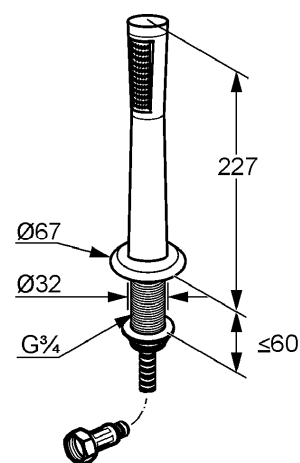

Product: **KLUDI KIDÓ shower set DN 15**

Ref.: **3905105**

Product description

shower set DN 15
 deck mounted
 flow class B
 consisting of:
 KLUDI KIDÓ handshower DN 15
 shuft for shower hose \varnothing 32 mm
 shower hose 1500 mm
 connected pressure hose 500 mm
 protected against back flow
 noise group I

Finishes:
 05 chrome

Advertisement

- * KLUDI GmbH & Co KG KLUDI KIDÓ shower set item no. 3905105
- ** brass, chrome plated plastic, DIN EN 248
- *** DIN EN 1112

shower set, manufacturer KLUDI GmbH & Co KG KLUDI KIDÓ shower set item no. 3905105, DN 15, brass / chrome plated plastic, type: deck mounted shower set, handshower with shower spray and cleaning system, with shower hose with metal body with W270/KTW-A = 1500 mm x G 1/2 x 15 x 1 with flexible high pressure supply tube with DVGW / KIWA / WRAS / CSTB 1/2 inch x 500 mm, shower height 227 mm, shuft for shower hose, diameter shuft flange \varnothing 67 mm, for borehole diameter \varnothing 32 mm, deck mounted, for pressure type water heater, continuous line heater, PN 5,

Product picture

Dimensional drawing

Flow rate diagram