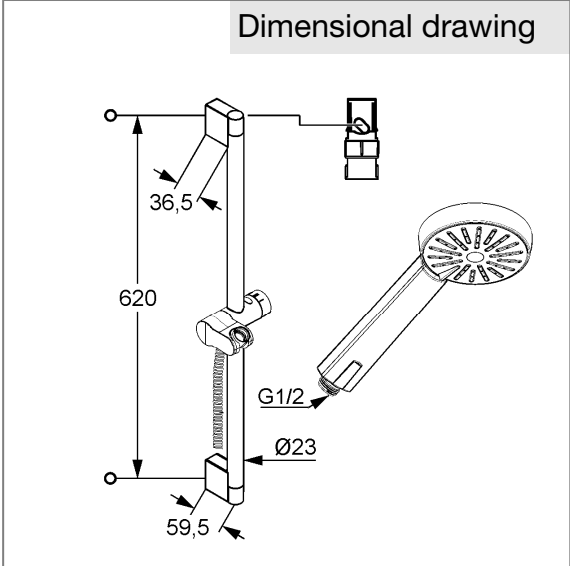

Product: KLUDI A-QA b shower set DN 15

Ref.: 6563005-00

Product description

shower set DN 15
 L = 600 mm
 wall rail
 with horizontally and vertically adjustable slider
 KLUDI A-QA b handshower DN 15
 flow class B
 with 50 % eco-function
 KLUDI SIRENAFLEX-shower hose
 plastic coated
 with metal-effect
 with conical nuts
 G 1/2 x G 1/2 x 1600 mm
 noise group I

Finishes:
 chrome

Advertisement

- * KLUDI GmbH & Co KG KLUDI A-QA b 1 S shower set item no. 6563005-00
- ** chrome plated brass/plastic
- *** DIN EN 1113 / DIN EN 1112

shower set, manufacturer GmbH & Co KG KLUDI A-QA b 1 S shower set item no. 6563005-00, DN 15, chrome plated brass/plastic, length 600 mm, with horizontal and vertical adjustable push-button slider for easy height adjustment, sliding bar with pipe diameter 23 mm, for borehole distance 620 mm, with KLUDI SIRENAFLEX shower hose plastic coated with metal-effect, with conical nuts 1/2 x 1/2 inch x 1600 mm, handshower, manufacturer KLUDI GmbH & Co. KG, KLUDI A-QA b handshower 1 S DN 15, chrome plated plastic, noise level DIN 4109 group I, report no. P- IX ..., with cleaning system, flow class B shower spray at 3 bar (max. flow 0,38 l/s) flow class Z eco-function at 3 bar (max. 0,17 l/s), length 237 mm, connection outside screw 1/2", showerhead height 27,5 mm, diameter showerhead Ø 97 mm, showerhead with adjustment flag for switching on eco-function, for pressure type water heater, for continuous line heater (inlet-control heater at 0,20 l/s), PN 5,

Product picture

Dimensional drawing

Flow rate diagram