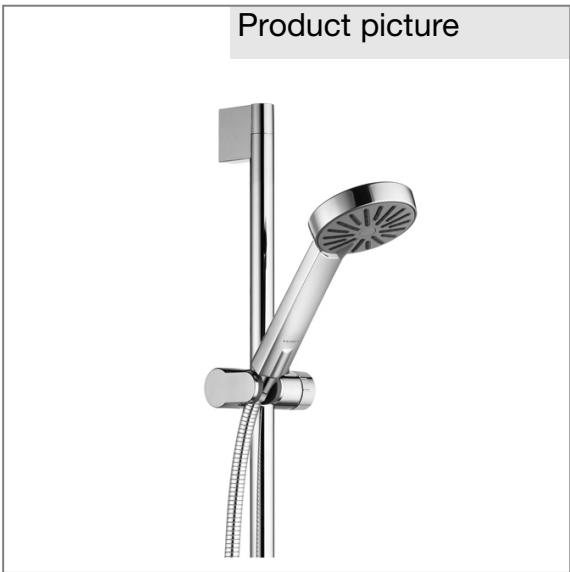

Product: KLUDI A-QA b shower set DN 15

Ref.: 6563005-00

Product description

shower set DN 15
 L = 600 mm
 wall rail
 with horizontally and vertically adjustable slider
 KLUDI A-QA b handshower DN 15
 flow class B
 with 50 % eco-function
 KLUDI SIRENAFLEX-shower hose
 plastic coated
 with metal-effect
 with conical nuts
 G 1/2 x G 1/2 x 1600 mm
 noise group I

Finishes:
 chrome

Advertisement

- * KLUDI GmbH & Co KG KLUDI A-QA b 1 S shower set item no. 6563005-00
- ** chrome plated brass/plastic
- *** DIN EN 1113 / DIN EN 1112

shower set, manufacturer GmbH & Co KG KLUDI A-QA b 1 S shower set item no. 6563005-00, DN 15, chrome plated brass/plastic, length 600 mm, with horizontal and vertical adjustable push-button slider for easy height adjustment, sliding bar with pipe diameter 23 mm, for borehole distance 620 mm, with KLUDI SIRENAFLEX shower hose plastic coated with metal-effect, with conical nuts 1/2 x 1/2 inch x 1600 mm, handshower, manufacturer KLUDI GmbH & Co. KG, KLUDI A-QA b handshower 1 S DN 15, chrome plated plastic, noise level DIN 4109 group I, report no. P- IX ..., with cleaning system, flow class B shower spray at 3 bar (max. flow 0,38 l/s) flow class Z eco-function at 3 bar (max. 0,17 l/s), length 237 mm, connection outside screw 1/2", showerhead height 27,5 mm, diameter showerhead Ø 97 mm, showerhead with adjustment flag for switching on eco-function, for pressure type water heater, for continuous line heater (inlet-control heater at 0,20 l/s), PN 5,

Product picture

Dimensional drawing

Flow rate diagram