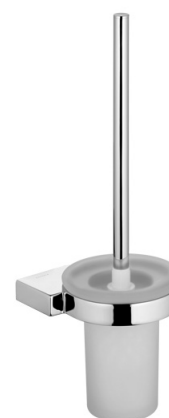

Product: **KLUDI A-XES toilet brush holder**

Ref.: **4897405**

Product description

toilet brush holder
 wall fastening
 with screws and dowels
 with glass part made of frosted glass
 wall support for left/right fixing

Finishes:
 chrome

Product picture

Advertisement

- * KLUDI GmbH & Co KG KLUDI A-XES toilet brush holder item no. 4897405
- ** glass part made of frosted glass / chrome plated metal

toilet brush holder, manufacturer KLUDI GmbH & Co KG KLUDI A-XES toilet brush holder item no. 4897405, glass part made of frosted glass, with screws and dowels, wall fastening, wall support for left/right fixing,