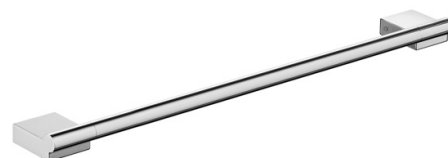

Product: **KLUDI A-XES bath towel holder**

Ref.: **4898005**

Product description

bath towel holder
650 mm
wall fastening
with screws and dowels

Finishes:
chrome

Product picture

Advertisement

- * KLUDI GmbH & Co KG KLUDI A-XES bath towel holder item no. 4898005
- ** chrome plated metal

bath towel holder, manufacturer KLUDI GmbH & Co KG KLUDI A-XES bath towel holder item no. 4898005, chrome plated metal, wall fastening, with screws and dowels,

Dimensional drawing