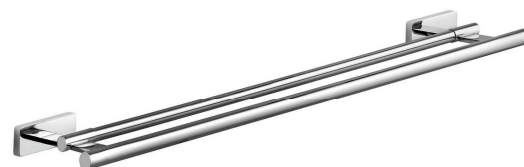

Product: **KLUDI A-XES double towel rail 550 mm**

Ref.: **4898805**

Product description

double towel rail 550 mm
wall fastening
with screws and dowels

Finishes:
05 chrome

Product picture

Advertisement

- * KLUDI GmbH & Co KG KLUDI A-XES double towel rail 550 mm item no. 4898805
- ** chrome plated metal

double towel rail, manufacturer KLUDI GmbH & Co KG KLUDI A-XES double towel rail 550 mm item no. 4898805, chrome plated metal, wall fastening, with screws and dowels,

Dimensional drawing