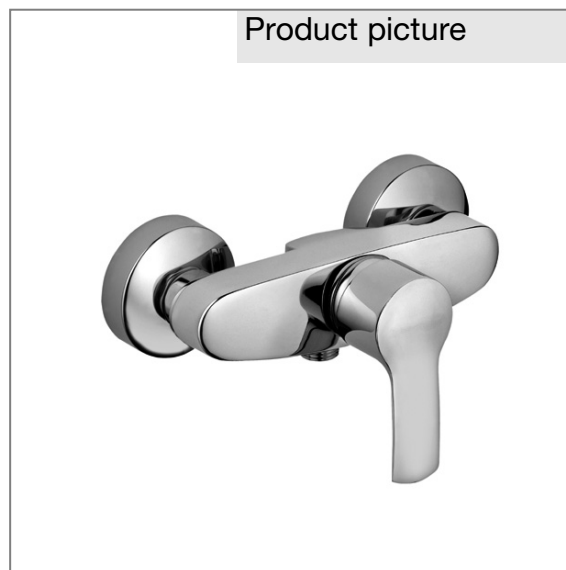

Product: **KLUDI MARIS single lever shower mixer DN 15**

Ref.: **388420581**

**Product description**

single lever shower mixer DN 15  
 solid lever  
 wall fastening  
 flow class A  
 ceramic cartridge with hot water safety device  
 shower outlet G 1/2  
 without shower set  
 protected against back flow  
 S unions  
 without shower set  
 noise group I  
 PA-IX 9779/IA

Finishes:  
 05 chrome

**Product picture**

**Advertisement**

- \* KLUDI GmbH & Co KG KLUDI MARIS single lever shower mixer item no. 388420581
- \*\* ceramic cartridge with hot water safety device Ø 35 mm, DIN-EN 817
- \*\*\* brass, DIN 50930-6

single lever shower mixer, manufacturer KLUDI GmbH & Co KG KLUDI MARIS single lever shower mixer item no. 388420581, DN 15, chrome plated brass, ceramic cartridge with hot water safety device Ø 35 mm, solid lever, noise level DIN EN 4109 group I, report no. PA- IX 9779 / IA, type: single lever shower mixer DN 15, protected against back flow DIN EN 1717, shower connection 1/2 inch, S unions 1/2 x 3/4 inch, lever projection 83 mm, flow class A (max. 0,25 l/s), projection shower connection 35 mm, projection 120 mm, for pressure type water heater, continuous line heater, PN 10,