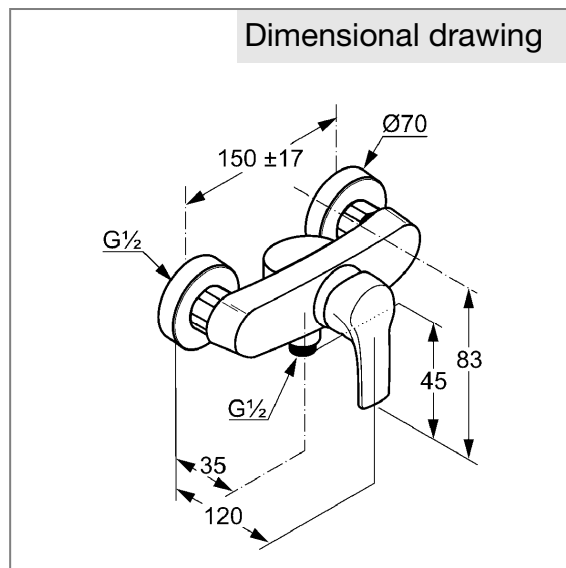

Product: **KLUDI MARIS single lever shower mixer DN 15**

Ref.: **388420581**

**Product description**

single lever shower mixer DN 15  
 solid lever  
 wall fastening  
 flow class A  
 ceramic cartridge with hot water safety device  
 shower outlet G 1/2  
 without shower set  
 protected against back flow  
 S unions  
 without shower set  
 noise group I  
 PA-IX 9779/IA

Finishes:  
 05 chrome

**Product picture**

**Advertisement**

- \* KLUDI GmbH & Co KG KLUDI MARIS single lever shower mixer item no. 388420581
- \*\* ceramic cartridge with hot water safety device Ø 35 mm, DIN-EN 817
- \*\*\* brass, DIN 50930-6

single lever shower mixer, manufacturer KLUDI GmbH & Co KG KLUDI MARIS single lever shower mixer item no. 388420581, DN 15, chrome plated brass, ceramic cartridge with hot water safety device Ø 35 mm, solid lever, noise level DIN EN 4109 group I, report no. PA- IX 9779 / IA, type: single lever shower mixer DN 15, protected against back flow DIN EN 1717, shower connection 1/2 inch, S unions 1/2 x 3/4 inch, lever projection 83 mm, flow class A (max. 0,25 l/s), projection shower connection 35 mm, projection 120 mm, for pressure type water heater, continuous line heater, PN 10,

**Dimensional drawing**

**Flow rate diagram**