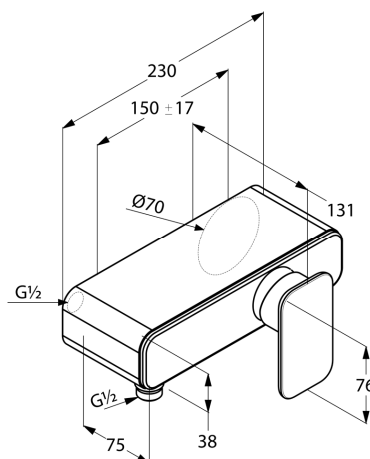

Product: KLUDI E2 single lever shower mixer DN 15

Ref.: 497140575

Product description

single lever shower mixer DN 15
 wall-mounted
 solid lever
 ceramic cartridge with hot water safety device
 flow rate 19 l/min at 3 bar
 shower connection 1/2 inch
 protected against back flow
 s-unions 1/2 x 3/4 inch

Finishes:
 05 chrome

Product picture

Advertisement

single lever shower mixer, manufacturer KLUDI GmbH & Co. KG
 KLUDI E2 item no. 497140575
 type: single lever shower mixer, DN 15 / PN 10, chrome plated brass, solid lever
 chrome plated metal, ceramic cartridge K-41 with hot water safety device, flow rate
 at shower outlet 19 l/min at 3 bar, protected against back flow DIN EN 1717, shower
 connection 1/2 inch, concealed s-unions 1/2 x 3/4 inch
 dimensions: width: 230 mm, projection: 131 mm, lever projection: 76 mm, centers:
 150 mm

Dimensional drawing

Flow rate diagram