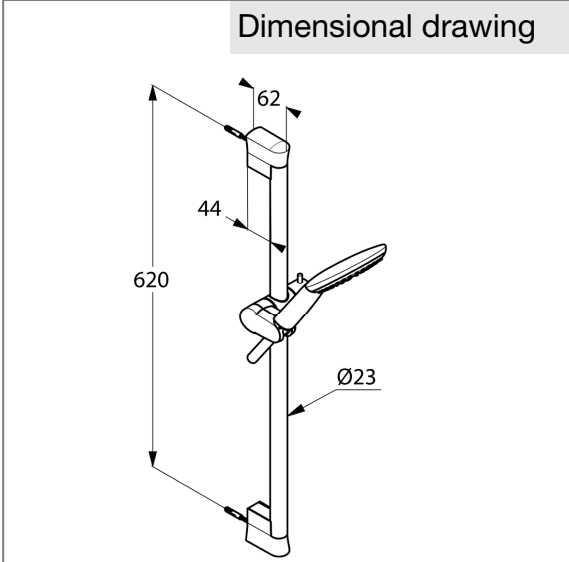

Product: KLUDI FRESHLINE shower set 1S DN 15

Ref.: 6783005-00

Product description

shower set 1S DN 15
 with wall rail 600 mm
 wall fastening
 with one spray pattern: rain shower
 flow rate 23 l/min at 3 bar
 with cleaning system
 with ridgeless adjustable shower holder
 vertically and horizontally adjustable
 KLUDI SUPARAFLEX SILVER shower hose
 1/2 x 1/2 inch x 1600 mm
 with KLUDI FRESHLINE 1 S hand shower
 with fixing kit, with dirt-catcher sieve

Finishes:
 05 chrome

Product picture

Advertisement

shower set, manufacturer KLUDI GmbH & Co. KG
 KLUDI FRESHLINE item no. 6783005-00
 type: shower set with hand shower 1 S DN 15 / PN 5, chrome plated plastic with one
 spray pattern: rain shower, with wall rail chrome plated length: 600 mm, with
 ridgeless adjustable shower holder vertically and horizontally adjustable, with clean-
 ing system, flow rate 23 l/min at 3 bar, with KLUDI SUPARAFLEX SILVER shower hose
 1/2 x 1/2 inch x 1600 mm plastic coated with metal effect and conical connection
 nuts, with fixing kit, with dirt-catcher sieve
 dimensions: centers fixing kit: 620 mm, projection wall rail: 62 mm

Dimensional drawing

Flow rate diagram