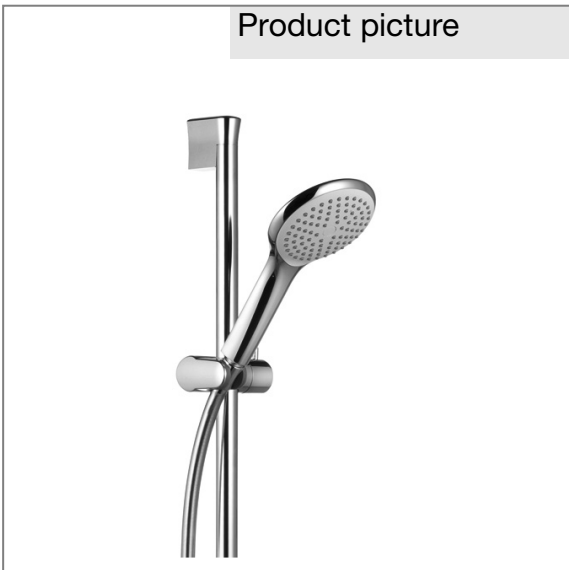

Product: KLUDI FRESHLINE shower set 1S DN 15

Ref.: 6783005-00

Product description

shower set 1S DN 15
 with wall rail 600 mm
 wall fastening
 with one spray pattern: rain shower
 flow rate 23 l/min at 3 bar
 with cleaning system
 with ridgeless adjustable shower holder
 vertically and horizontally adjustable
 KLUDI SUPARAFLEX SILVER shower hose
 1/2 x 1/2 inch x 1600 mm
 with KLUDI FRESHLINE 1 S hand shower
 with fixing kit, with dirt-catcher sieve

Finishes:
 05 chrome

Product picture

Advertisement

shower set, manufacturer KLUDI GmbH & Co. KG
 KLUDI FRESHLINE item no. 6783005-00
 type: shower set with hand shower 1 S DN 15 / PN 5, chrome plated plastic with one
 spray pattern: rain shower, with wall rail chrome plated length: 600 mm, with
 ridgeless adjustable shower holder vertically and horizontally adjustable, with clean-
 ing system, flow rate 23 l/min at 3 bar, with KLUDI SUPARAFLEX SILVER shower hose
 1/2 x 1/2 inch x 1600 mm plastic coated with metal effect and conical connection
 nuts, with fixing kit, with dirt-catcher sieve
 dimensions: centers fixing kit: 620 mm, projection wall rail: 62 mm