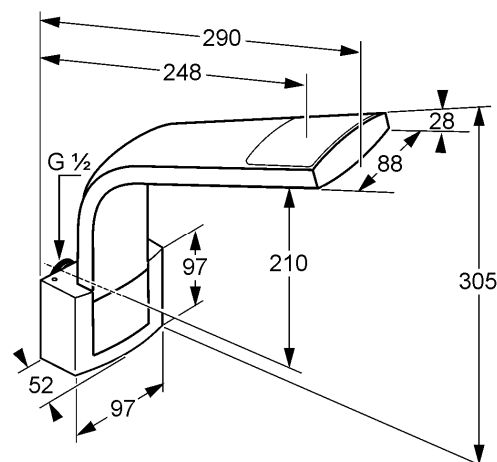

**Product:** JOOP! headshower DN 15

**Ref.:** 5577905-00

**Product description**

headshower DN 15  
 wall fastening  
 flow class B  
 with cleaning system  
 normal spray  
 connection 1/2 inch  
 two-parts with wall-mounted mounting pin  
 noise group I

Finishes:  
 05 chrome

**Product picture**

**Advertisement**

- \* KLUDI GmbH & Co KG JOOP! headshower item no. 5577905-00
- \*\* chrome plated brass, DIN 50930-6
- \*\*\* DIN EN 1112

headshower, manufacturer KLUDI GmbH & Co KG JOOP! headshower item no. 5577905-00, DN 15, chrome plated brass, separate male connector 1/2 inch, with cleaning system, type: headshower 1/2 inch for wall fastening, flow class B (max. 0,42 l/s), noise level DIN EN 4109 group I, without report no., normal spray, projection 290 mm, overall height 305 mm, for pressure type water heater, for continuous line heater, PN 5,

**Dimensional drawing**

**Flow rate diagram**