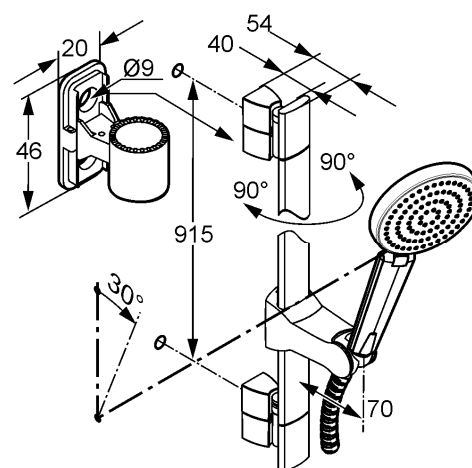

### Product description

shower set  
 L = 900 mm  
 swivelling right and left  
 ridgeless adjustable shower holder  
 horizontally with swivelling and vertically by  
 pull down on shower hose  
 with KLUDI A-QA i handshower  
 with cleaning system  
 with big size shower spray  
 connection 1/2 inch  
 KLUDI SUPARAFLEX shower hose  
 G 1/2 x G 1/2 x 1600 mm  
 noise group I, P- IX 19052/IB

### Advertisement

- \* KLUDI GmbH & Co. KG, KLUDI A-QA i shower set item no. 6614005-00
- \*\* length wall rail 900 mm
- \*\*\* length shower hose 1600 mm
- \*\*\*\* DIN EN 1112 / DIN EN 1113

shower set, manufacturer KLUDI GmbH & Co. KG, KLUDI A-QA i shower set item no. 6614005-00, oval shower rod length 900 mm of chrome plated plastic/brass, with shower holder for conical nuts, shower holder adjustable horizontally via wall rail and vertically via pull, oval pivoting shower rail 90°/90°, with KLUDI SUPARAFLEX shower hose 1600 mm in length, 1/2 inch x 1/2 inch, of plastic with chrome appearance with metallic effect and chrome-plated conical nuts, anti twisting, with fastening materials, for drilled hole distance of 915 mm, with KLUDI A-QA i handshower item no. 6610005-00, DN 15, chrome plated plastic, noise level DIN 4109 group I, report no. P- IX 19052/IB, with normal spray and cleaning system, swivel handshower (swing range 30°), for pressure type water heater, for continuous line heater, PN 5,

### Product picture

### Dimensional drawing