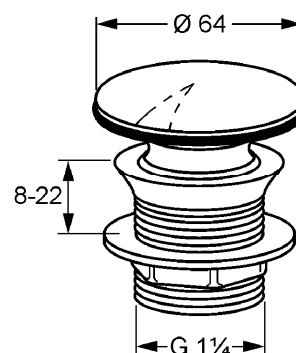

Product: KLUDI NEW WAVES fastening basin waste valve
G 1 1/4"

Ref.: 1042205-00

Product description

fastening basin waste valve G 1 1/4
for washbasin without overflow
waste flow rate 22 l/min
with strainer

Finishes:
05 chrome

Product picture

Advertisement

- * KLUDI GmbH & Co. KG KLUDI NEW WAVES fastening basin waste valve item no. 1042205-00
- ** chrome plated brass, DIN EN 248
- *** DIN EN 274, waste flow rate max. 22 l/min

KLUDI NEW WAVES fastening basin waste valve 1 1/4 inch, manufacturer KLUDI GmbH & Co. KG KLUDI NEW WAVES item no. 1042205-00, chrome plated brass, fastening basin waste valve 1 1/4 inch, diameter valve plate 64 mm, for washbasin without overflow, waste flow rate 22 l/min, for basin hole diameter Ø 42 - 50 mm, with strainer,

Dimensional drawing

Flow rate diagram

waste flow rate in accordance to
DIN EN 274 = 22 l/min