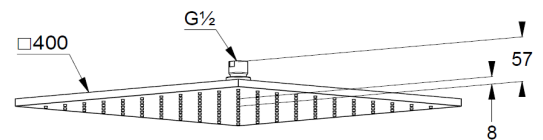

## Technical Data

KLUDI A-QA  
head shower 1 S  
400 mm  
DN 15

Ref.:  
6444091-00

Finishes:  
91 white/chrome

Product description  
Manufacturer KLUDI GmbH & Co. KG  
Typ: KLUDI A-QA  
head shower 1 S DN 15  
400 mm  
Ref.: 6444091-00  
head shower 1 S  
1 spray pattern  
with cleaning system  
Flow rate at 3 bar = 23 l/ min.  
connection 1/2"  
with ball joint  
400 mm x 400 mm  
sieve seal

Product picture

Dimensional drawing

Flow rate diagram