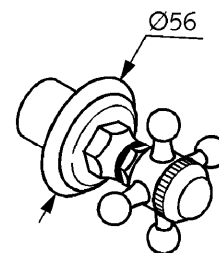

Dimensional drawing I