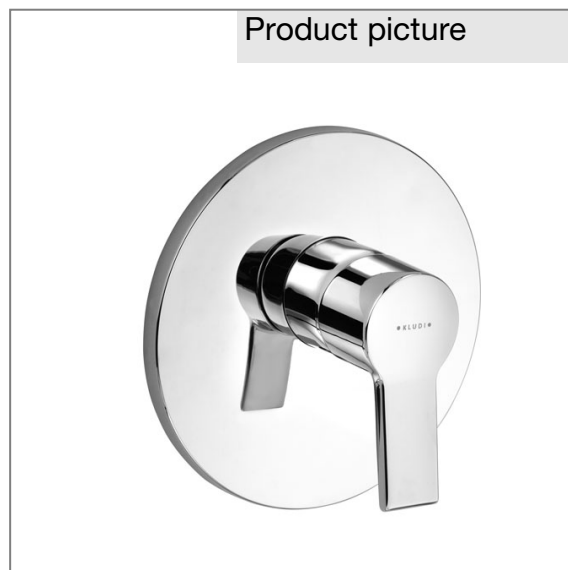

Product: **KLUDI O-CEAN concealed shower mixer, trim set**

Ref.: **387600575**

Product description

concealed shower mixer
 concealed trim set
 solid lever
 for KLUDI FLEXX.BOXX 88077 or
 concealed body 33434

Finishes:
 05 chrome

Product picture

Advertisement

- * KLUDI GmbH & Co KG KLUDI O-CEAN concealed shower mixer trim set item no. 387600575
- ** chrome plated brass/plastic
- *** trim set for concealed bath/shower mixer DN 20 KLUDI FLEXX.BOXX EHM item no. 88077 or concealed bath/shower mixer DN 15 item no. 33434

concealed shower mixer, manufacturer KLUDI GmbH & Co KG KLUDI O-CEAN concealed shower mixer trim set item no. 387600575, type: concealed shower mixer trim set for pre- installation concealed bath/shower mixer KLUDI FLEXX.BOXX EHM DN 20 item no. 88077 or concealed bath/shower mixer DN 15 item no. 33434, solid lever, wall flange chrome plated plastic, lever projection 78 mm, diameter wall flange 170 mm, for pre- installation concealed bath/shower mixer KLUDI FLEXX.BOXX EHM DN 20 item no. 88077 or concealed bath and shower mixer DN 15 item no. 33434, without extension set: 7440005-00 30 mm for 88077 or 7423305-00 30 mm for 33434, protection against back flow look at pre- installation set KLUDI FLEXX.BOXX 88077 or 33434, without flushing set 7440400-00,