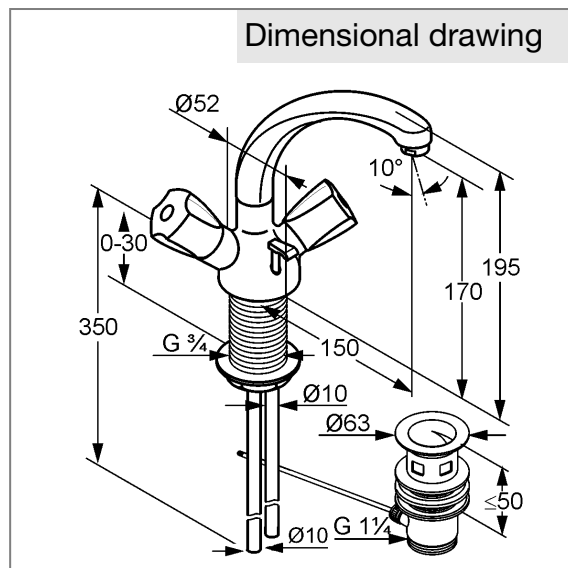

Product: **KLUDI STANDARD basin mixer DN 8**

Ref.: **2103705 ..**

Product description

basin mixer DN 8
 choice of handle
 handle Terralux metal (08)
 handle Terralux ABS (15)
 single hole mounted
 flow class A
 aerator M 24 x I
 swivel cast spout
 pop up waste 1 1/4 inch
 copper tubes Ø 10 mm
 noise group I

Finishes:
 05 chrome

Product picture

Advertisement

- * KLUDI GmbH & Co KG KLUDI STANDARD basin mixer item no. 210370508/15
- ** classic headparts, DIN EN 200
- *** chrome plated brass, DIN 50930-6

basin mixer, manufacturer KLUDI GmbH & Co KG KLUDI STANDARD basin mixer item no. 210370508 / 210370515 DN 8, chrome plated brass, type: basin mixer DN 8, swivel spout, handle projection 50 mm, aerator M 24 x I, noise level DIN EN 4109 group I, report no. PA- IX, flow class A (max. 0,25 l/s), nozzle projection 150 mm, back nut fixing, copper tubes Ø 10 mm length 350 mm, nozzle height 170 mm, classic headpart, handle marked: blue / red, pop up waste 1 1/4 inch, overall length 195 mm, choice of handle: 08 = handle Terralux chrome plated metal, 15 = handle Terralux ABS chrome plated plastic, for pressure type water heater, for continuous line heater, PN 10,

Dimensional drawing

Flow rate diagram